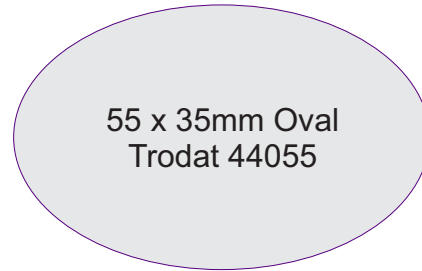

30mm Round
Trodat 4630

42mm Round
Trodat 4642

Multi-Colour Option

55 x 35mm Oval
Trodat 44055

Multi-Colour Option

45mm Round
Trodat 46045

Multi-Colour Option

50mm Round
Trodat 46050

49 x 28mm
Trodat Professional 5203
Multi-Colour Option

56 x 26mm
Trodat Professional 5204
Multi-Colour Option

116 x 70mm
Trodat Professional 5212
the largest self-inking stamp in the world

68 x 24mm
Trodat Professional 5205
Multi-Colour Option